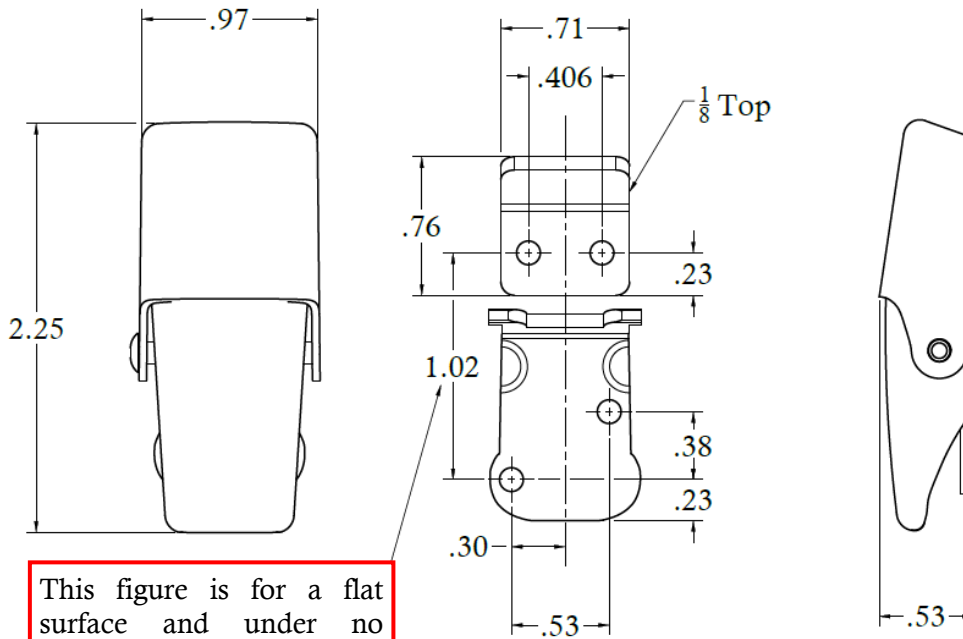

Part Number
4404 5/8 Drawbolt w/ 1/8 Top

Allen Field Company, Inc.

256A Orinoco Drive
Brightwaters NY 11718
(800) 535-0810
www.allenfield.com

Product Images

Product Description	
Category	Drawbolts
Size	2.25"(L) x .97"(W)
Material	Steel
Ordering Information	
4404 5/8 Drawbolt	Nickel Plated, Brass Plated
4404 1/8 Top	Nickel Plated, Brass Plated

Product Dimensions

This figure is for a flat surface and under no tension. User will have to adjust for the amount of tension desired and for any irregularities in the case.